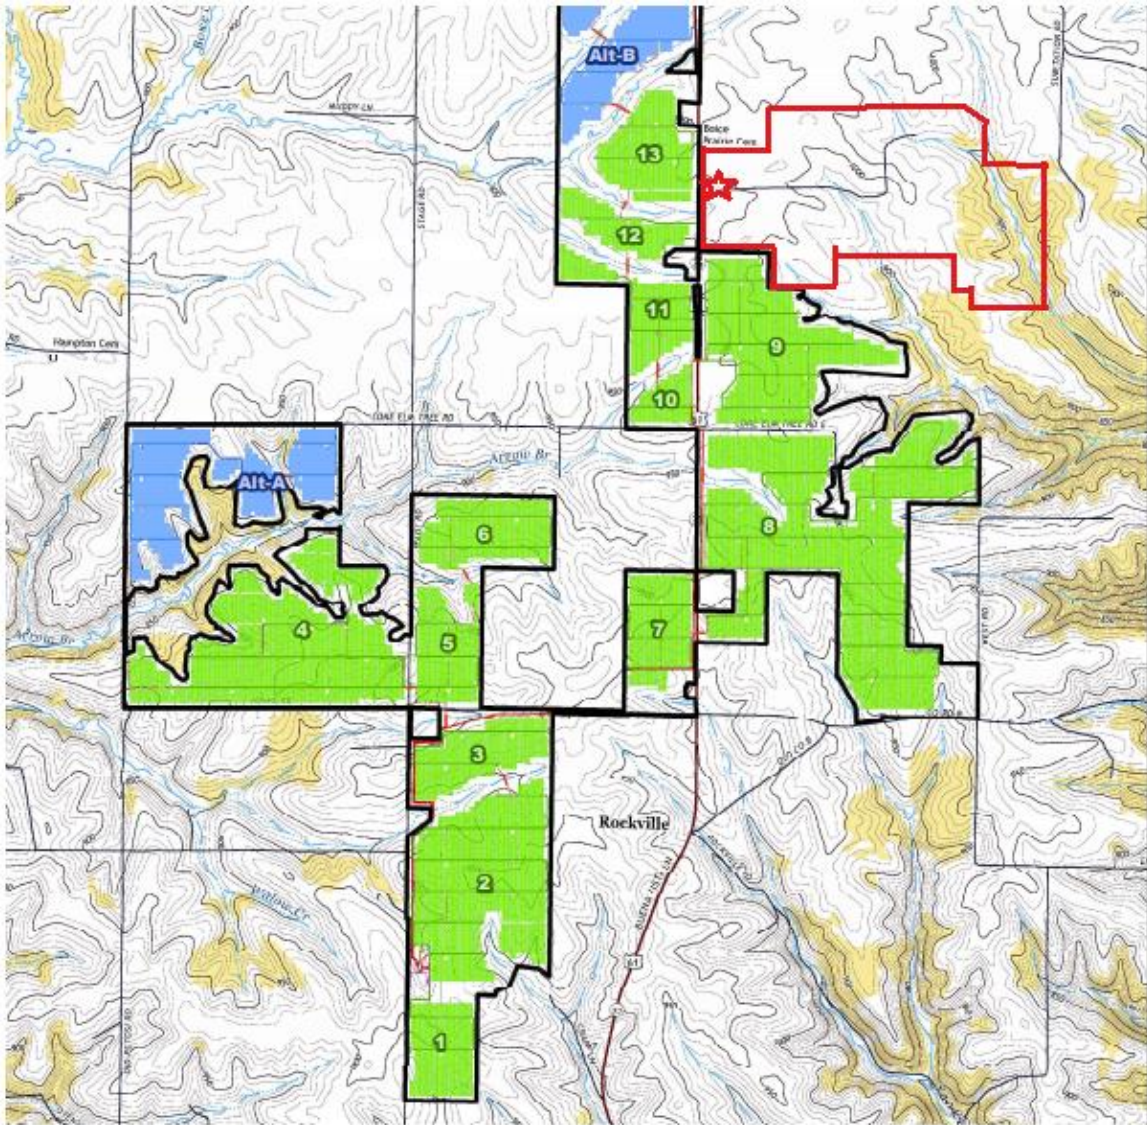

Frear family home, indicated with red star, and red outline is Frear property

mission of Wisconsin
7/2020 9:01:54 AM

Ex.-Grant County Intervenors-Frear-2